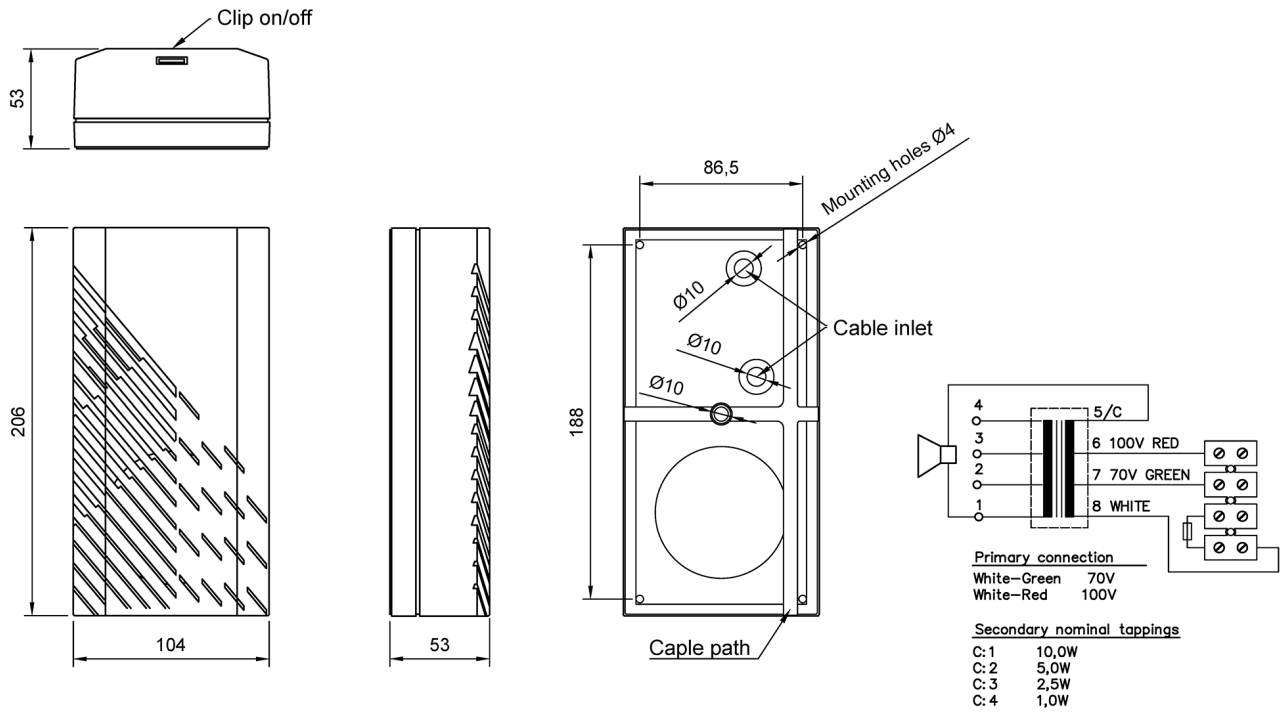

### Description

- ✓ Loudspeaker w/fuse for accommodation area
- ✓ With 70 / 100V line transformer
- ✓ Wall mounting
- ✓ Waterproof
- ✓ ABS plastic

When mounting the loudspeaker please ensure that it is re-assembled in the same manner in which it was received. To open the cabinet, press the clip on the short end of the cabinet, and lift the cabinet from the mounting plate. Fasten the mounting plate to wall or ceiling by 4 screws, and clip on the front cover. For optimum performance, always use the correct voltage / power and operate within the frequency limits as stated. The loudspeaker is equipped with four alternative cable entry ports. Do not open loudspeaker when energized.

# Technical Dimensions

## GENERAL

Dimensions (mm)	206W x 104H x 55D
Weight	0.8 kg
Mounting	4 screws
Material/ Color	ABS / RAL 9010
IP- rating	IP-44
Temperature range	Max. / min. amb. temp 90°C / -40°C
Max. / min. ambient temperature	90°C / -40°C
Cable entry	1x PG-7 / 2x cable inlet 11mm with rubber gasket
Connections	Inside screw terminal
Rated / max. power	10 W / 15 W
SPL 1W/1m	85dB
SPL rated power	95dB
Effective freq.range	160 - 20000Hz
Dispersion	(-6dB)1kHz / 4kHz 140° / 100°
Secondary nominal tappings	10,0W - 5,0W - 2,5W - 1,0W