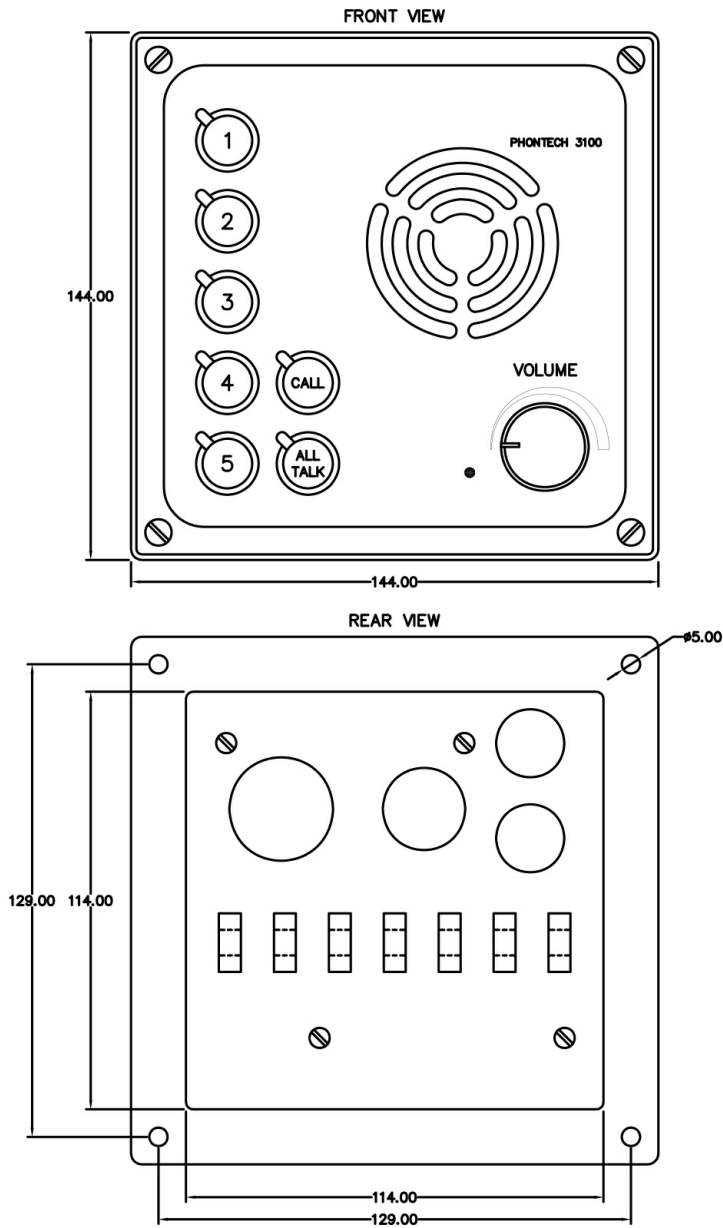

- ✔ Enhanced Audio Components: Integrated microphone and loudspeaker, with options for connecting gooseneck or handheld microphones and additional external loudspeakers.
- ✔ User-Centric Design: Front volume control for easy adjustments and bridge wing extensions for expanded usability.
- ✔ Powerful Output: Delivers 12W output power, expandable with line amplifiers for broader communication reach.

Technical Dimensions

Specifications

MECHANICAL

Dimensions (WxHxD)	144x144x100 mm
Weight	2.5 kg
Color	RAL 9005
Material	Aluminium / PC
Mounting	Flush / Console
Fixing	4 x M4 bolts
Access	Front
Cable Entry	Rear

ELECTRICAL

Power Supply	24 VDC (22-32 VDC)
Power Consumption	25W (peak), 3W (typical)
Fuse	5x20 mm, 1A F
Heat Dissipation (typical/max)	< 3W / 10W
Termination	Screw terminals \leq 1.5mm ²
Compass Safe Distance	> 2.2 m