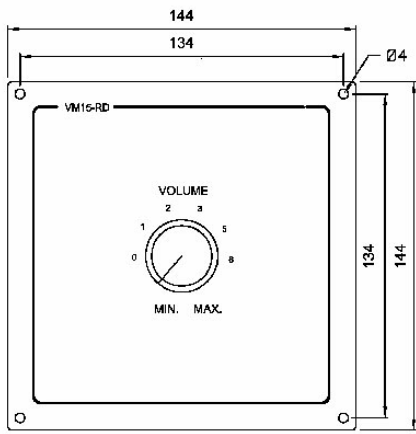

## VM15-RD

Dual Volume Control 4 Wire Override 2x15W

---

---

## Description

- ✓ Dual volume control, 4 wire override 2x 15W
- ✓ For use in Public address and general alarm system
- ✓ For flush mounting
- ✓ Optional, wall mounting by using back box

## Technical Dimensions

## GENERAL

Material / Colour	Black anodized aluminium
Dimension (mm)	144W x 144H x 82D
Mounting	Flush with 4x4 mm screws
Cable gland	4 x PG-16
Input	From 100V amplifier
Output	100V
Output power	2 x 15 W
Override power supply	24V DC / 20mA
Termination	Plugable screw terminals for max 2.5mm <sup>2</sup> cable
Weight	0.7 kg
Operating temperature	-15°C to +55°C