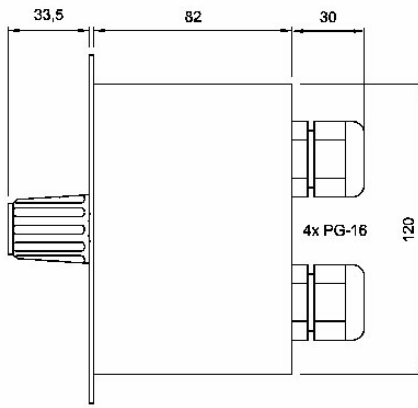

## VM15-RD

Dual Volume Control 4 Wire Override 2x15W

---

---

## Description

- ✓ Dual volume control, 4 wire override 2x 15W
- ✓ For use in Public address and general alarm system
- ✓ For flush mounting
- ✓ Optional, wall mounting by using back box

## Technical Dimensions

## GENERAL

Material / Colour	Black anodized aluminium
Dimension (mm)	144W x 144H x 82D
Mounting	Flush with 4x4 mm screws
Cable gland	4 x PG-16
Input	From 100V amplifier
Output	100V
Output power	2 x 15 W
Override power supply	24V DC / 20mA
Termination	Plugable screw terminals for max 2.5mm <sup>2</sup> cable
Weight	0.7 kg
Operating temperature	-15°C to +55°C