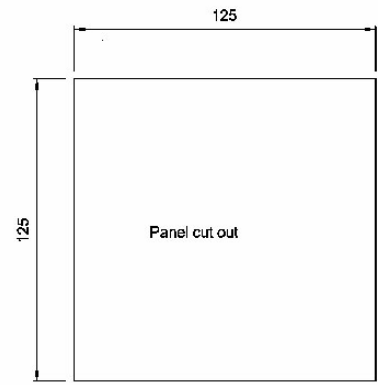

## Technical Dimensions

## GENERAL

Material / Colour	Black anodized aluminium
Dimension (mm)	144W x 144H x 82D
Mounting	Flush with 4x4 mm screws
Cable gland	4 x PG-16
Input	From 100V amplifier
Output	100V
Output power	2 x 15 W
Override power supply	24V DC / 20mA
Termination	Plugable screw terminals for max 2.5mm <sup>2</sup> cable
Weight	0.7 kg
Operating temperature	-15°C to +55°C